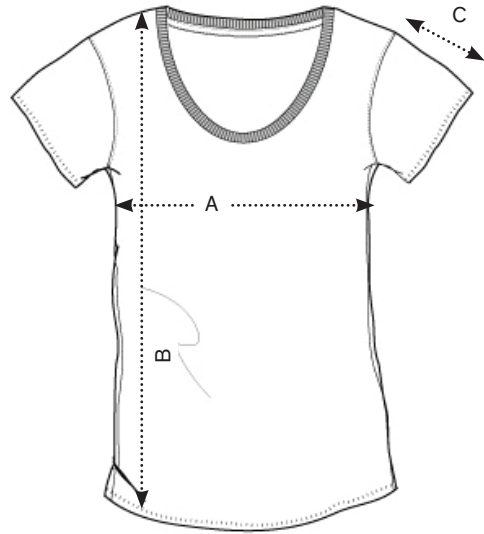

FRONT

BACK

SIZES		XXS	XS	S	M	L	XL
A	Half Chest 2,5cm below armhole	41	43,5	46	48,5	51,5	54,5
B	Body Length (from HPS)	64	66	68	70	72	74
C	Sleeve length	17	17,5	18	18,5	19	19,5

FRONT

BACK

SIZES	XXS	XS	S	M	L	XL	XXL
European Size	32	34	36	38	40	42	44
USA sizes	2	4	6	8	10	12	14
UK sizes	4	6	8	10	12	14	16

The translation between the countries size equivalence is for indication and can depend on the style. Refer you to the measures to be sure that it's the good size.