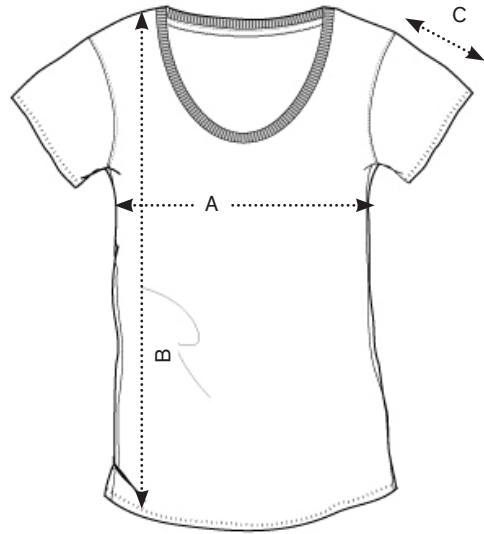

FRONT

BACK

SIZES		XS	S	M	L	XL	XXL
A	Half Chest 2,5cm below armhole	42	44,5	47	50	53	56
B	Body Length (from HPS)	62	64	66	68	70	72
C	Sleeve length	14,4	15	15,9	16,4	16,9	17,4

FRONT

BACK

SIZES	XXS	XS	S	M	L	XL	XXL
European Size	32	34	36	38	40	42	44
USA sizes	2	4	6	8	10	12	14
UK sizes	4	6	8	10	12	14	16

The translation between the countries size equivalence is for indication and can depend on the style. Refer you to the measures to be sure that it's the good size.