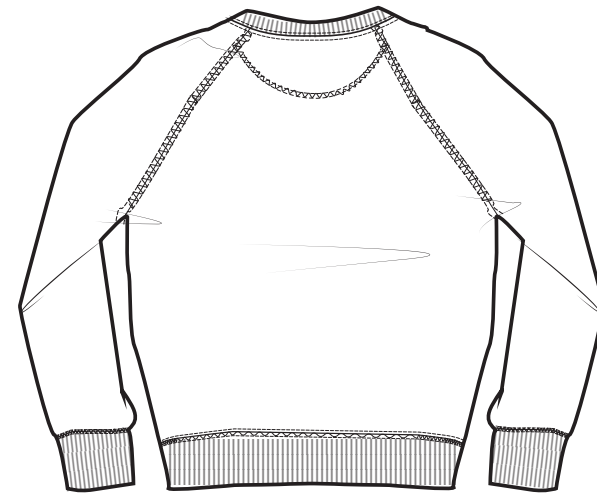

FRONT

BACK

SIZES		XXS	XS	S	M	L	XL	XXL
A	Half Chest 2,5cm below armhole	43	45,5	48	51	54	57	60
B	Body Length (from HPS)	60	62	64	66	68	69	70
C	Sleeve length	68,5	69,75	71	72,5	73,75	75	76,25