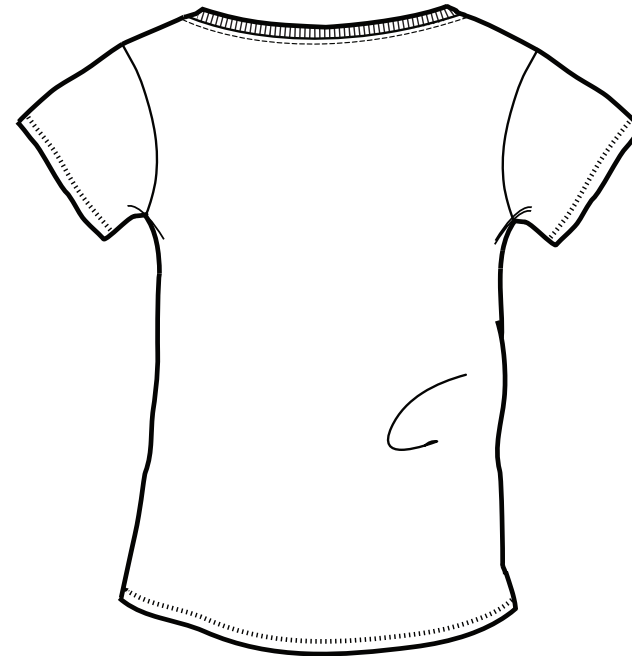

FRONT

BACK

SIZES		XS	S	M	L	XL
A	Half Chest 2,5cm below armhole	42	44,5	47,5	50,5	53,5
B	Body Length (from HPS)	62	64	66	68	69
C	Sleeve length	15	15	16	16	17