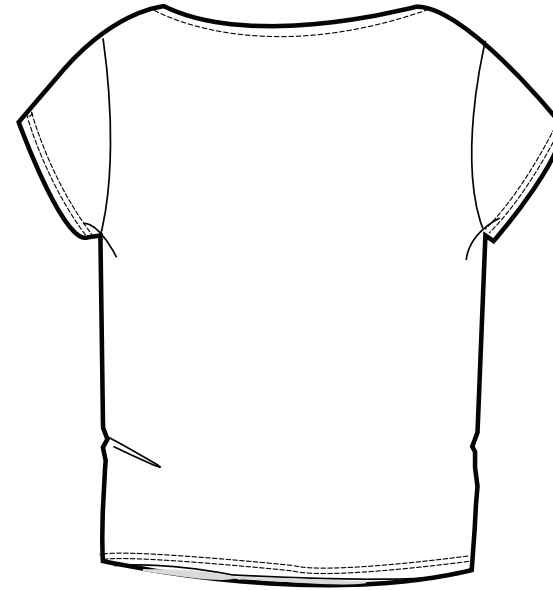

FRONT

BACK

SIZES		XS	S	M	L	XL
A	Half Chest 2,5cm below armhole	43,5	46	49	52	55
B	Body Length (from HPS)	60	62	64	66	67
C	Sleeve length	11	11	12	12	13