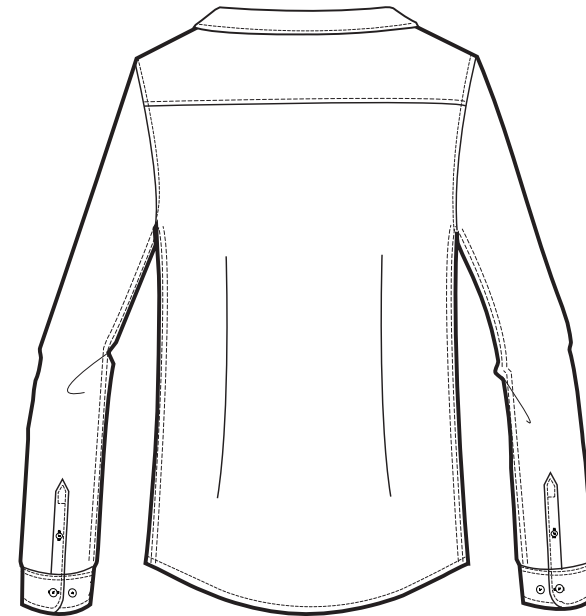

FRONT

BACK

SIZES		XS	S	M	L	XL	XXL
A	Half Chest 2,5cm below armhole	45,5	48	51	53	56	58,5
B	Body Length (from HPS)	65	67	69	70,5	71,5	72,5
C	Sleeve length	62	63	64	64,5	65	65